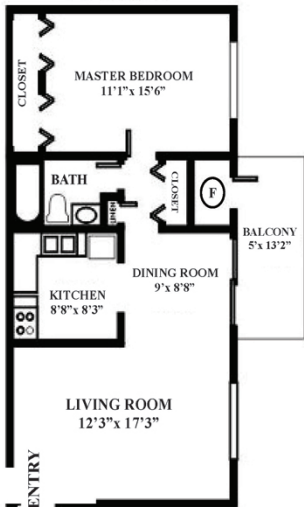

enjoy life here.

1 Bedroom, 1 Bath
659 Square Feet

**Square Footage & Dimensions are Approximate*